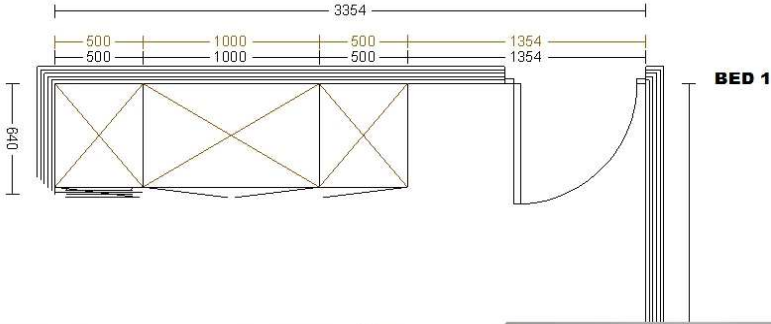

BIC Designed By KTB Cupboards

Actual BIC after Installation Cost Of Cupboards R 19,235.00